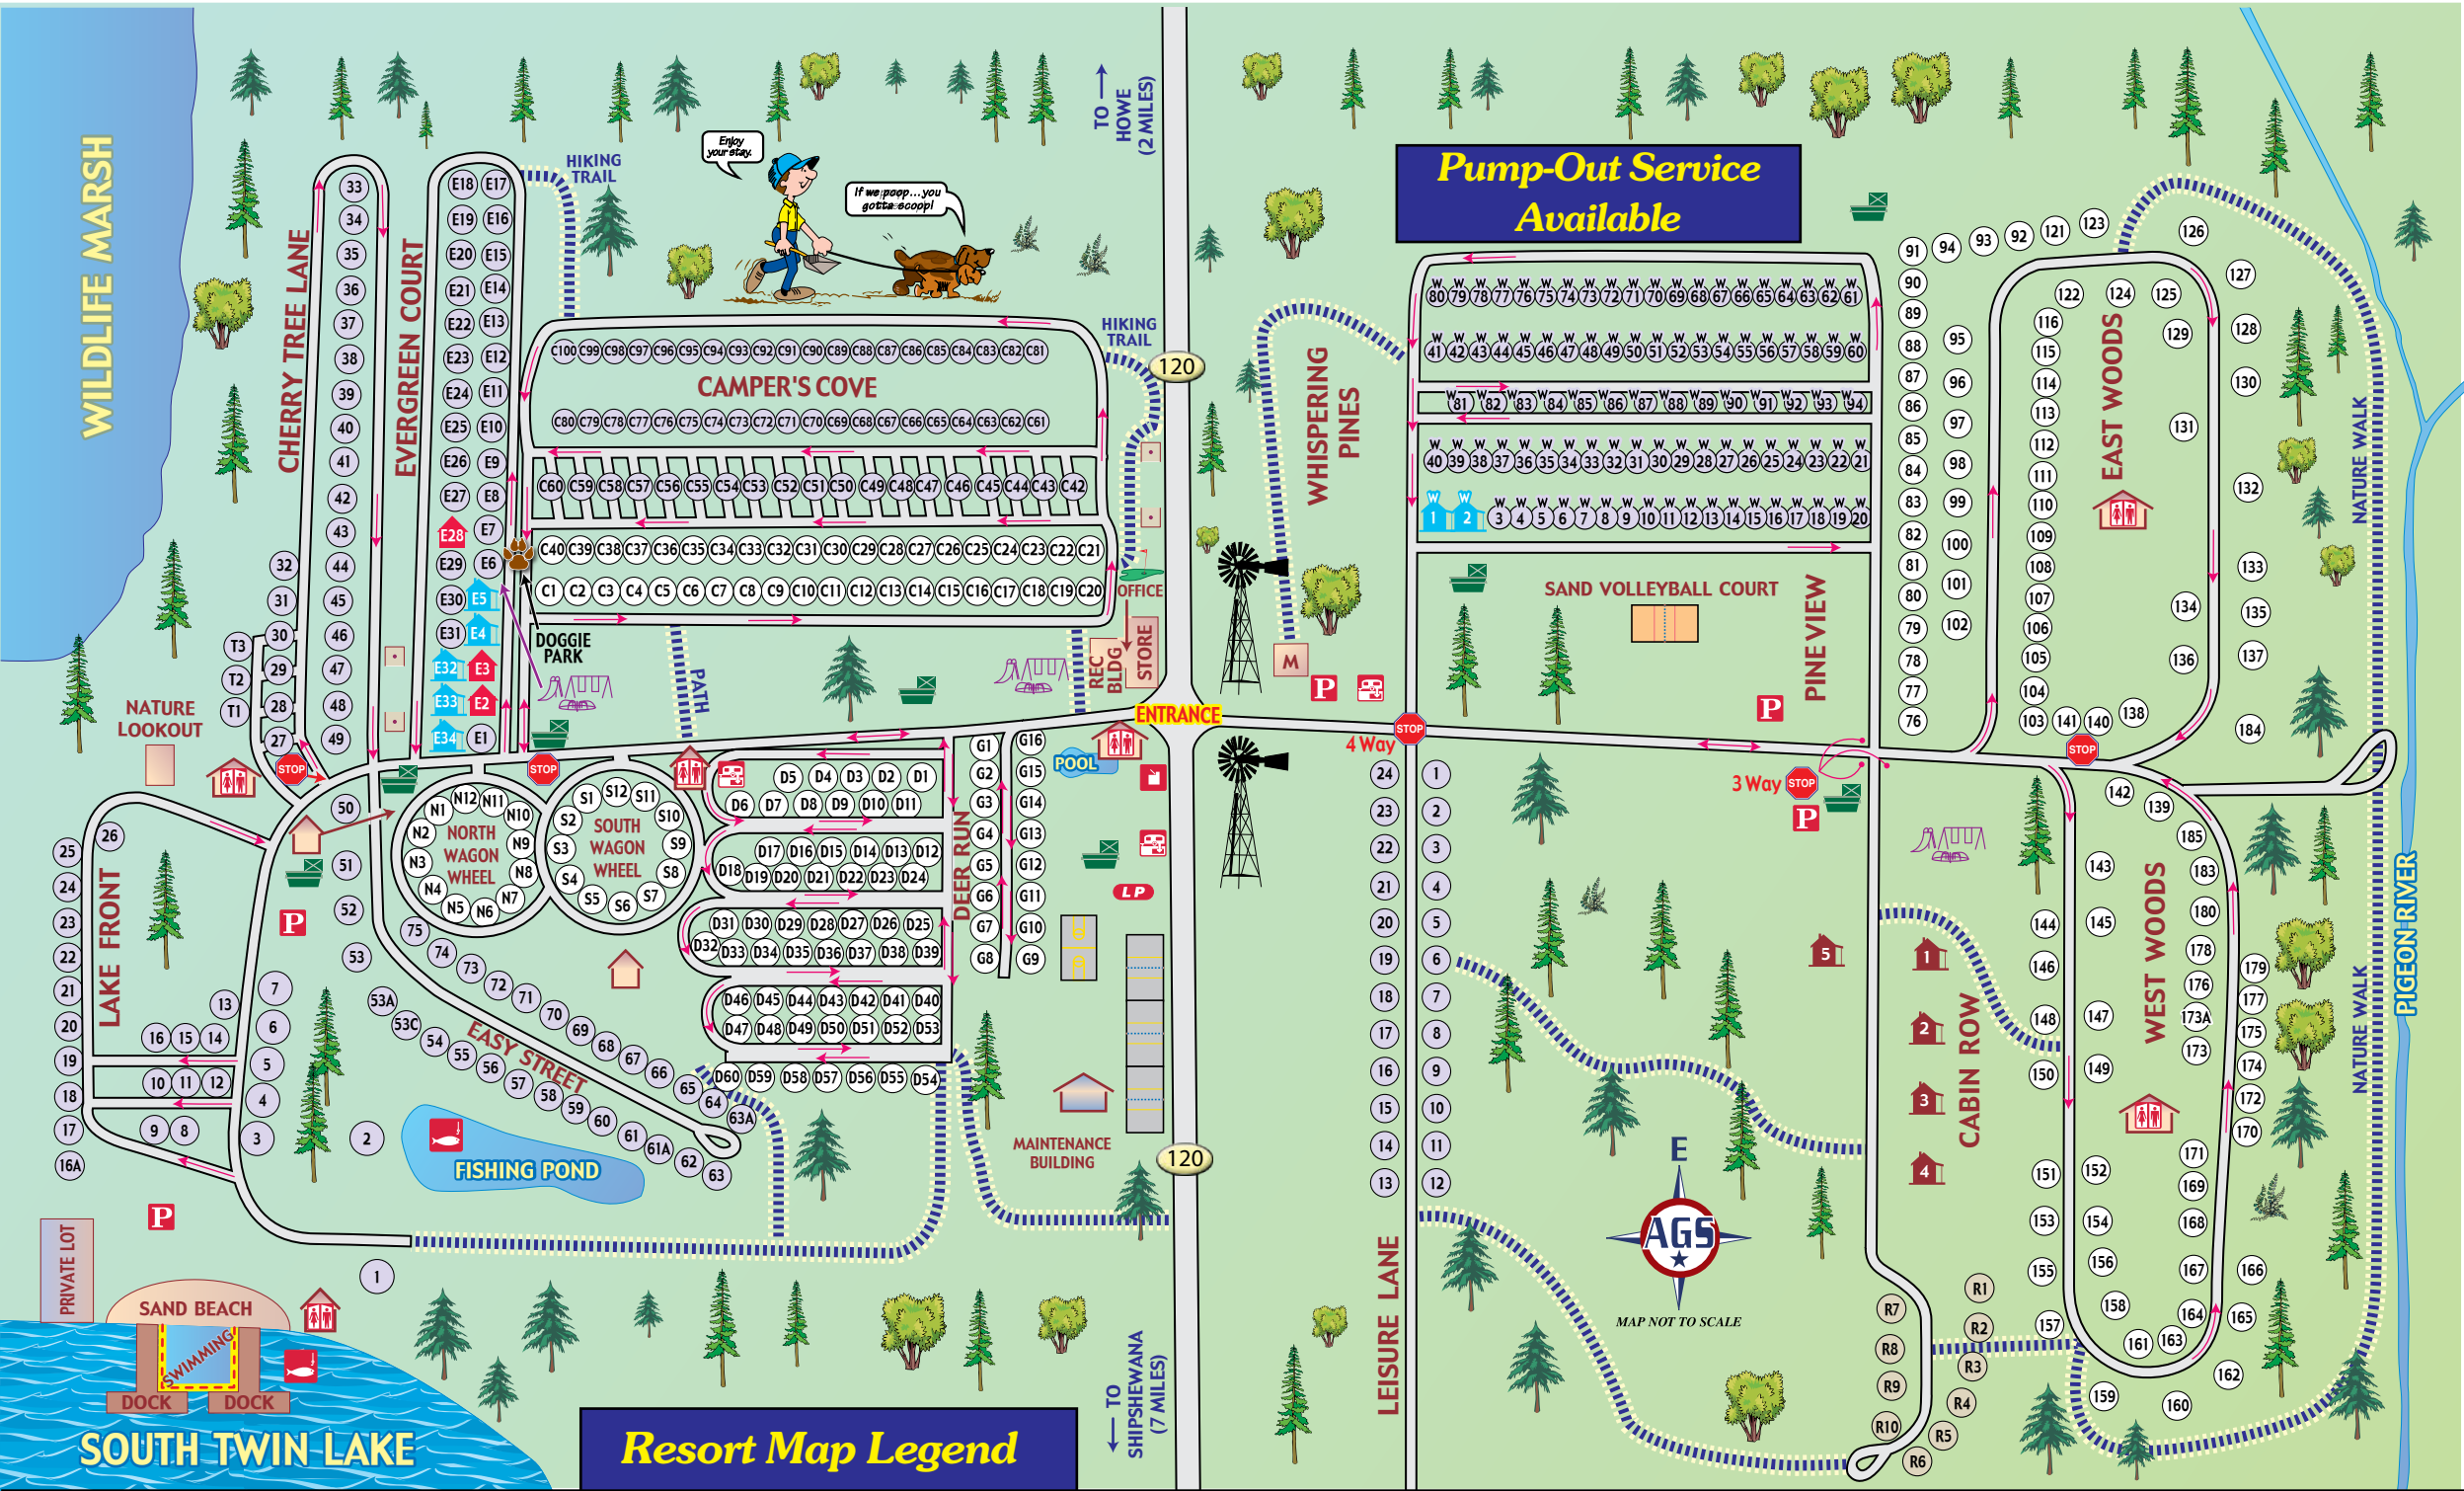

# Twin Mills Camping Resort

1675 W SR 120 | Howe, IN 46746 | LaGrange County

**Pump-Out Service Available**

TO HOWE (2 MILES)

TO SHIPSHAWANA (7 MILES)

120

120

ENTRANCE

4 Way STOP

3 Way STOP

NATURE LOOKOUT

**SOUTH TWIN LAKE**

**Resort Map Legend**

**Pump-Out Service Available**

**SAND VOLLEYBALL COURT**

**EAST WOODS**

**WEST WOODS**

**CABIN ROW**

MAP NOT TO SCALE

TO HOWE (2 MILES)

TO SHIPSHAWANA (7 MILES)

120

120

ENTRANCE