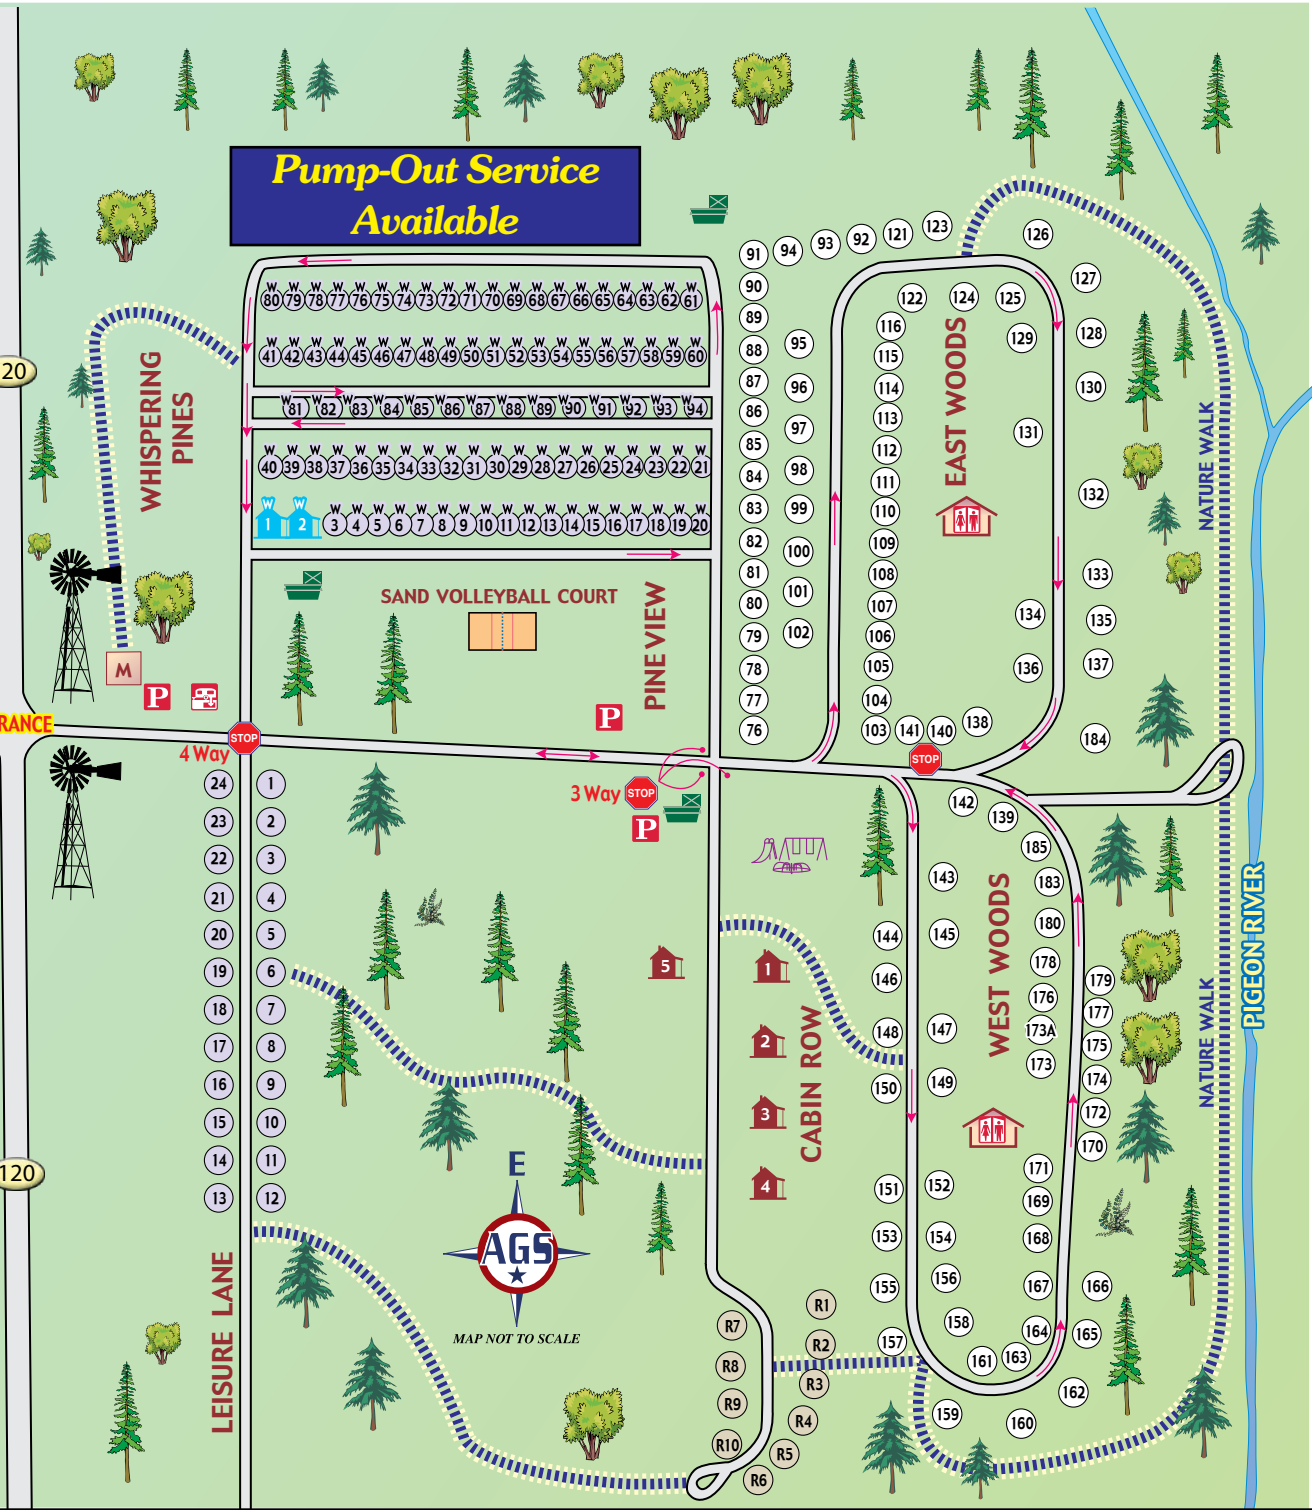

# Twin Mills Camping Resort

1675 W SR 120 | Howe, IN 46746 | LaGrange County

**Pump-Out Service Available**

TO HOWE (2 MILES)

TO SHIPSHAWANA (7 MILES)

120

120

ENTRANCE

4 Way STOP

3 Way STOP

NATURE LOOKOUT

**SOUTH TWIN LAKE**

**Resort Map Legend**

**Pump-Out Service Available**

**SAND VOLLEYBALL COURT**

**EAST WOODS**

**WEST WOODS**

**CABIN ROW**

MAP NOT TO SCALE

TO HOWE (2 MILES)

TO SHIPSHAWANA (7 MILES)

120

120

ENTRANCE