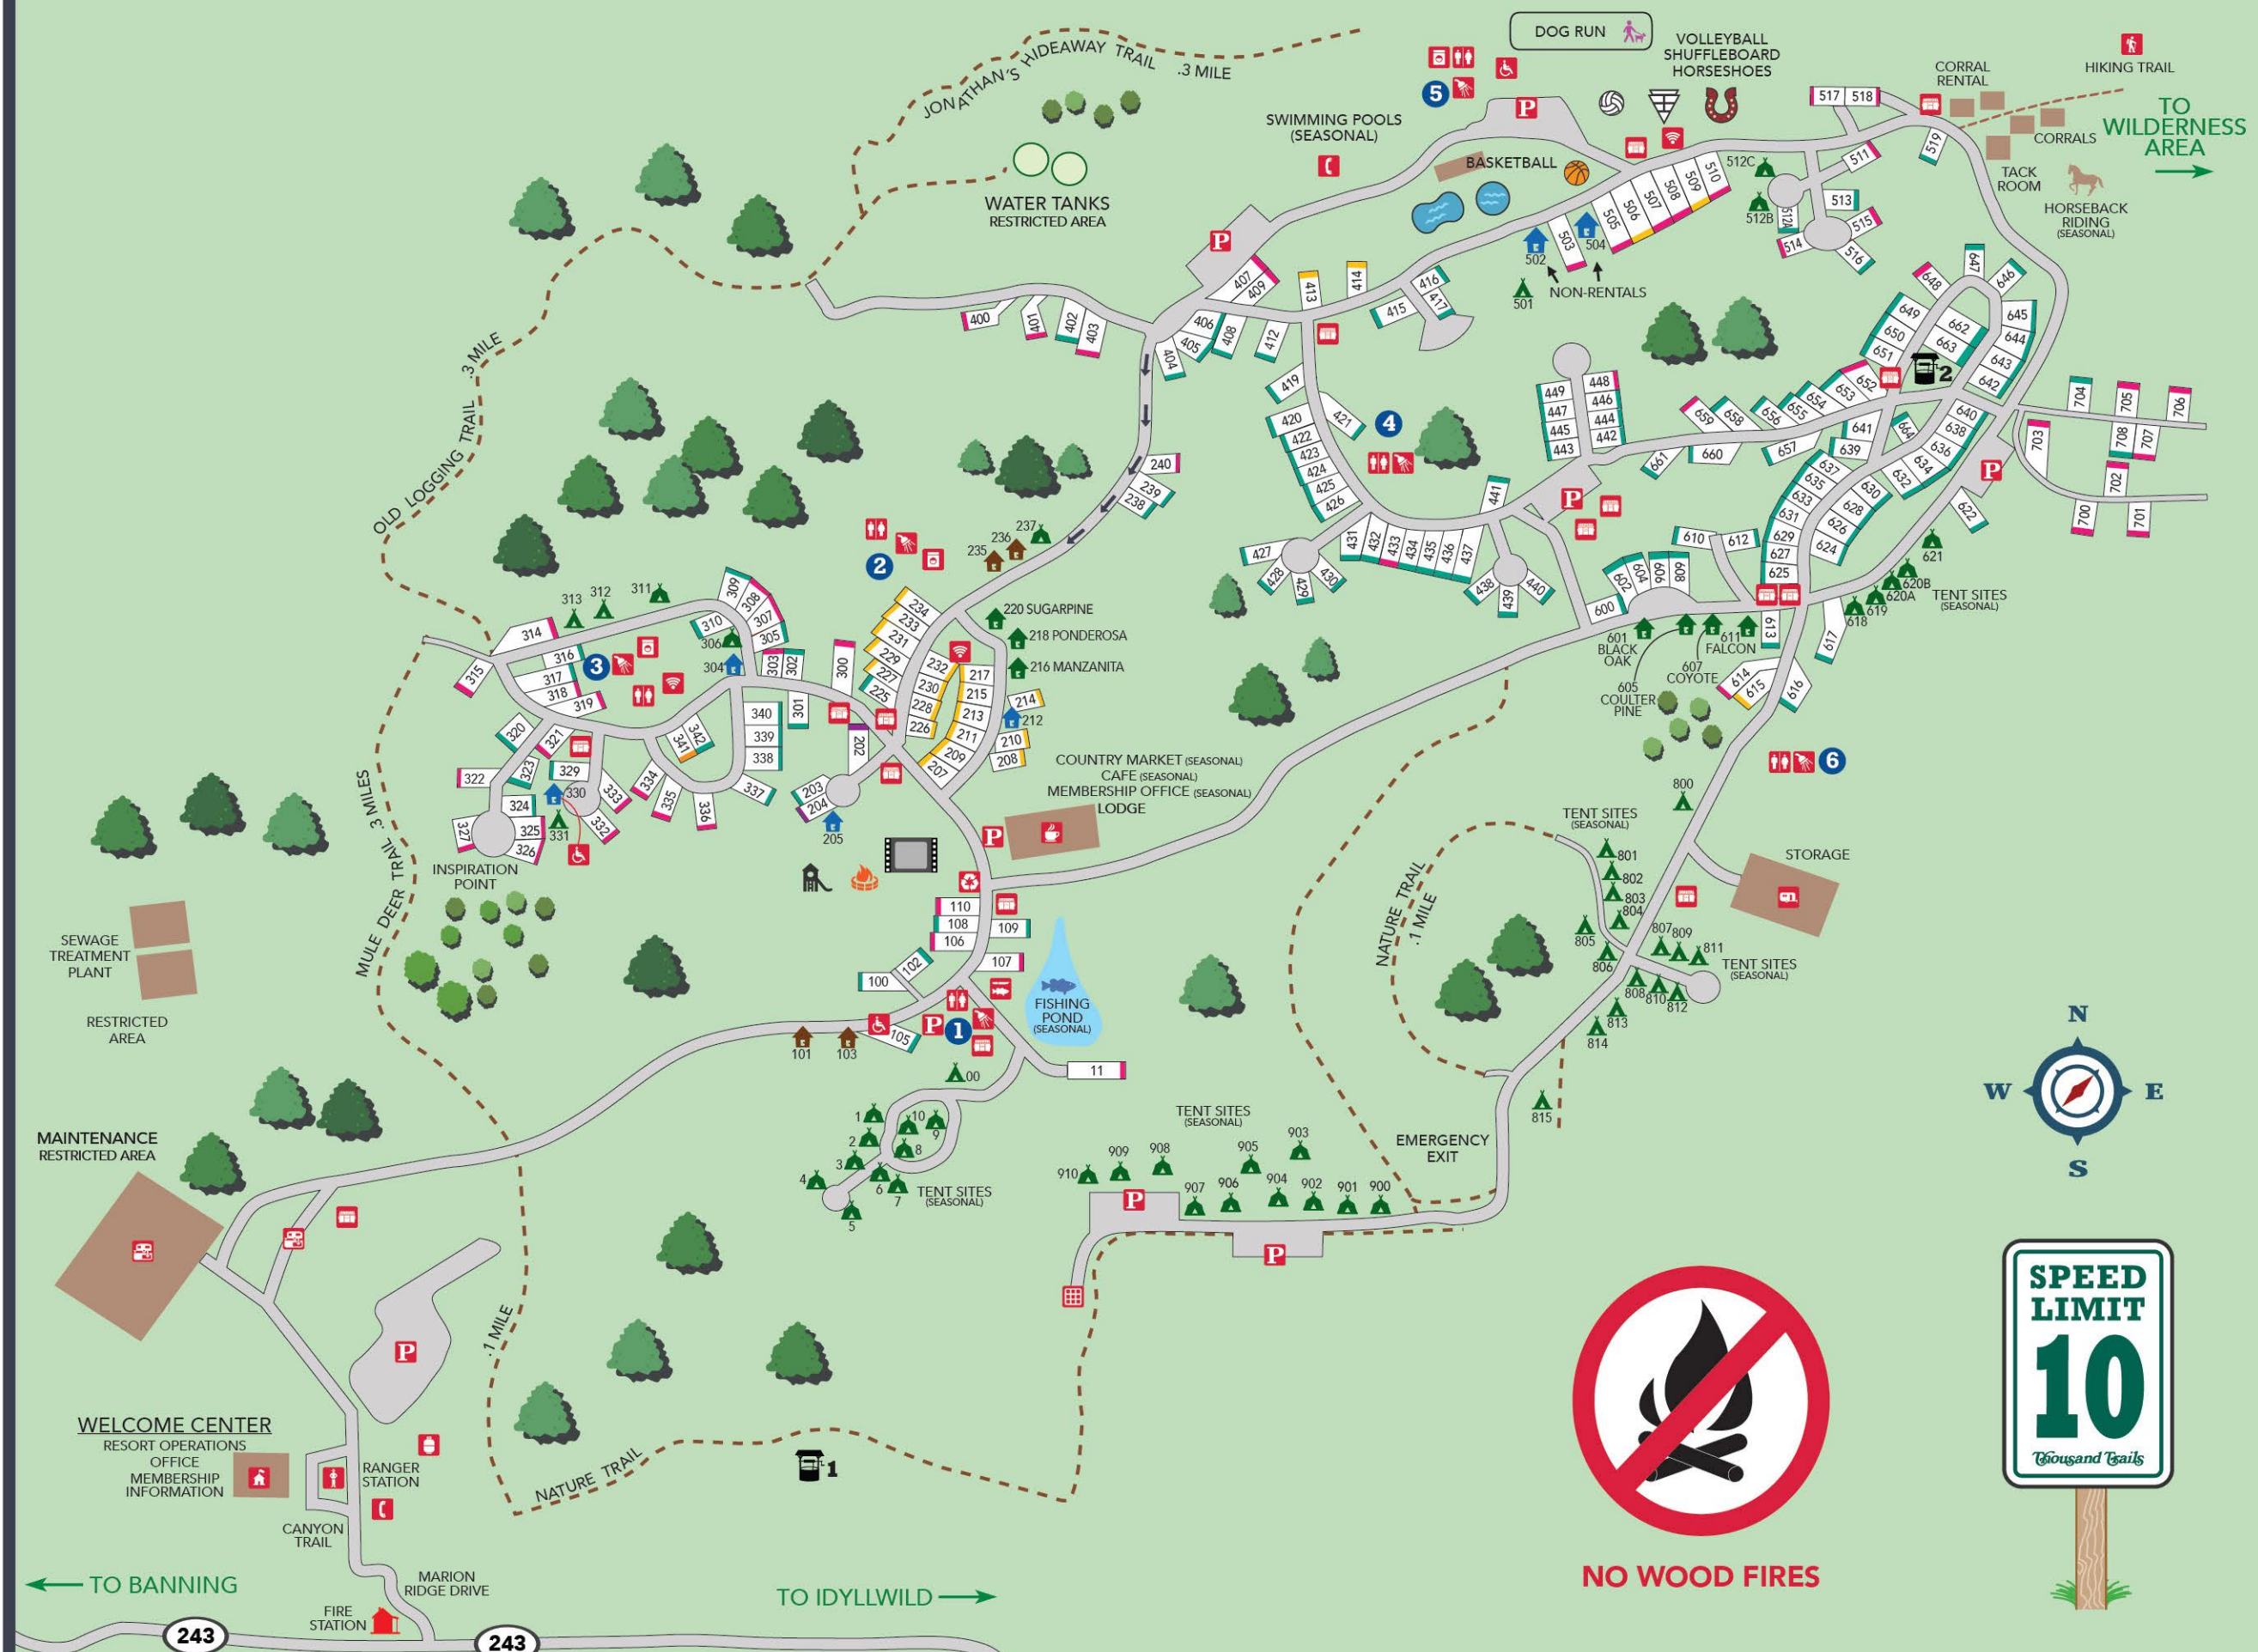

LEGEND

- Personal Annual Site (Privately Leased).
- RV Sites (50 Amp, Water, Electric, and Sewer)
- RV Sites (Water, Electric, and Sewer)
- RV Sites (50 Amp, Water and Electric)
- RV Sites (Water and Electric)
- Cottage
- Getaway Cabins: 220 Sugarpine, 218 Ponderosa, 216 Manzanita
- Seasonal Getaway Cabins: 601 Black Oak, 605 Coulter Pine, 607 Coyote, 611 Falcon
- Thousand Trails Cabins
- Tent Sites (Water and Electric)
- Tent Sites (Water)
- Restroom/Shower #
- Café (Seasonal)
- Dump Station
- Emergency Phone
- Fish Cleaning Station
- Gate
- Handicap Accessible
- Hiking Trail
- Laundry
- Parking
- Propane
- Ranger Station
- Recycle Bin
- Restrooms
- Showers
- Storage
- Trash Dumpster
- Welcome Center
- Wi-Fi
- Amphitheater (Entertainment Seasonal)
- Basketball
- Dog Run
- Fire Pit
- Fire Station
- Fishing Pond (Seasonal)
- Horseback Riding (Seasonal)
- Horseshoes
- Playground
- Pool (Seasonal)
- Shuffleboard
- Volleyball
- Well

NO WOOD FIRES

← TO BANNING

TO IDYLLWILD →

243

243