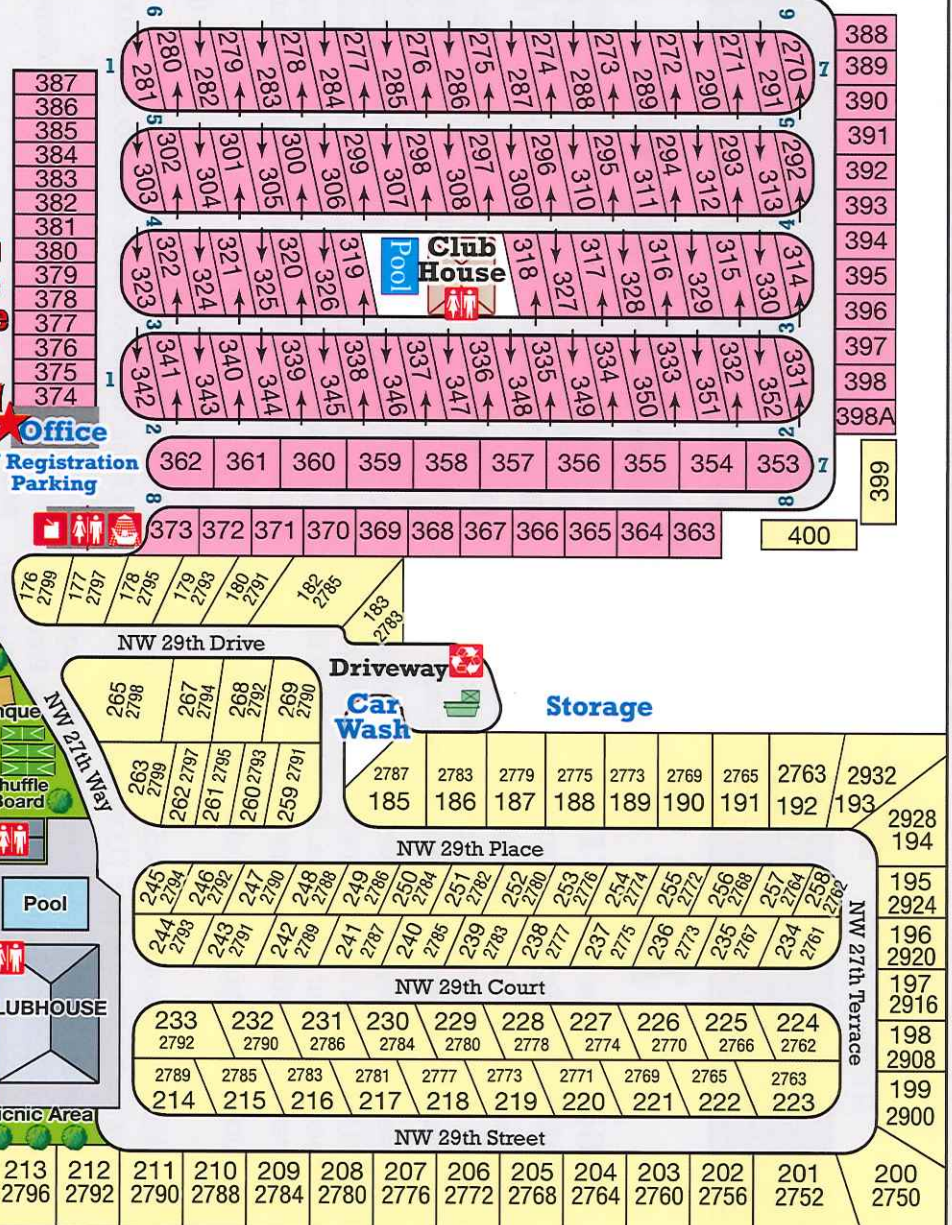

NW 28th Avenue You Are Here

NW 27th Avenue (No Outlet)

Lake