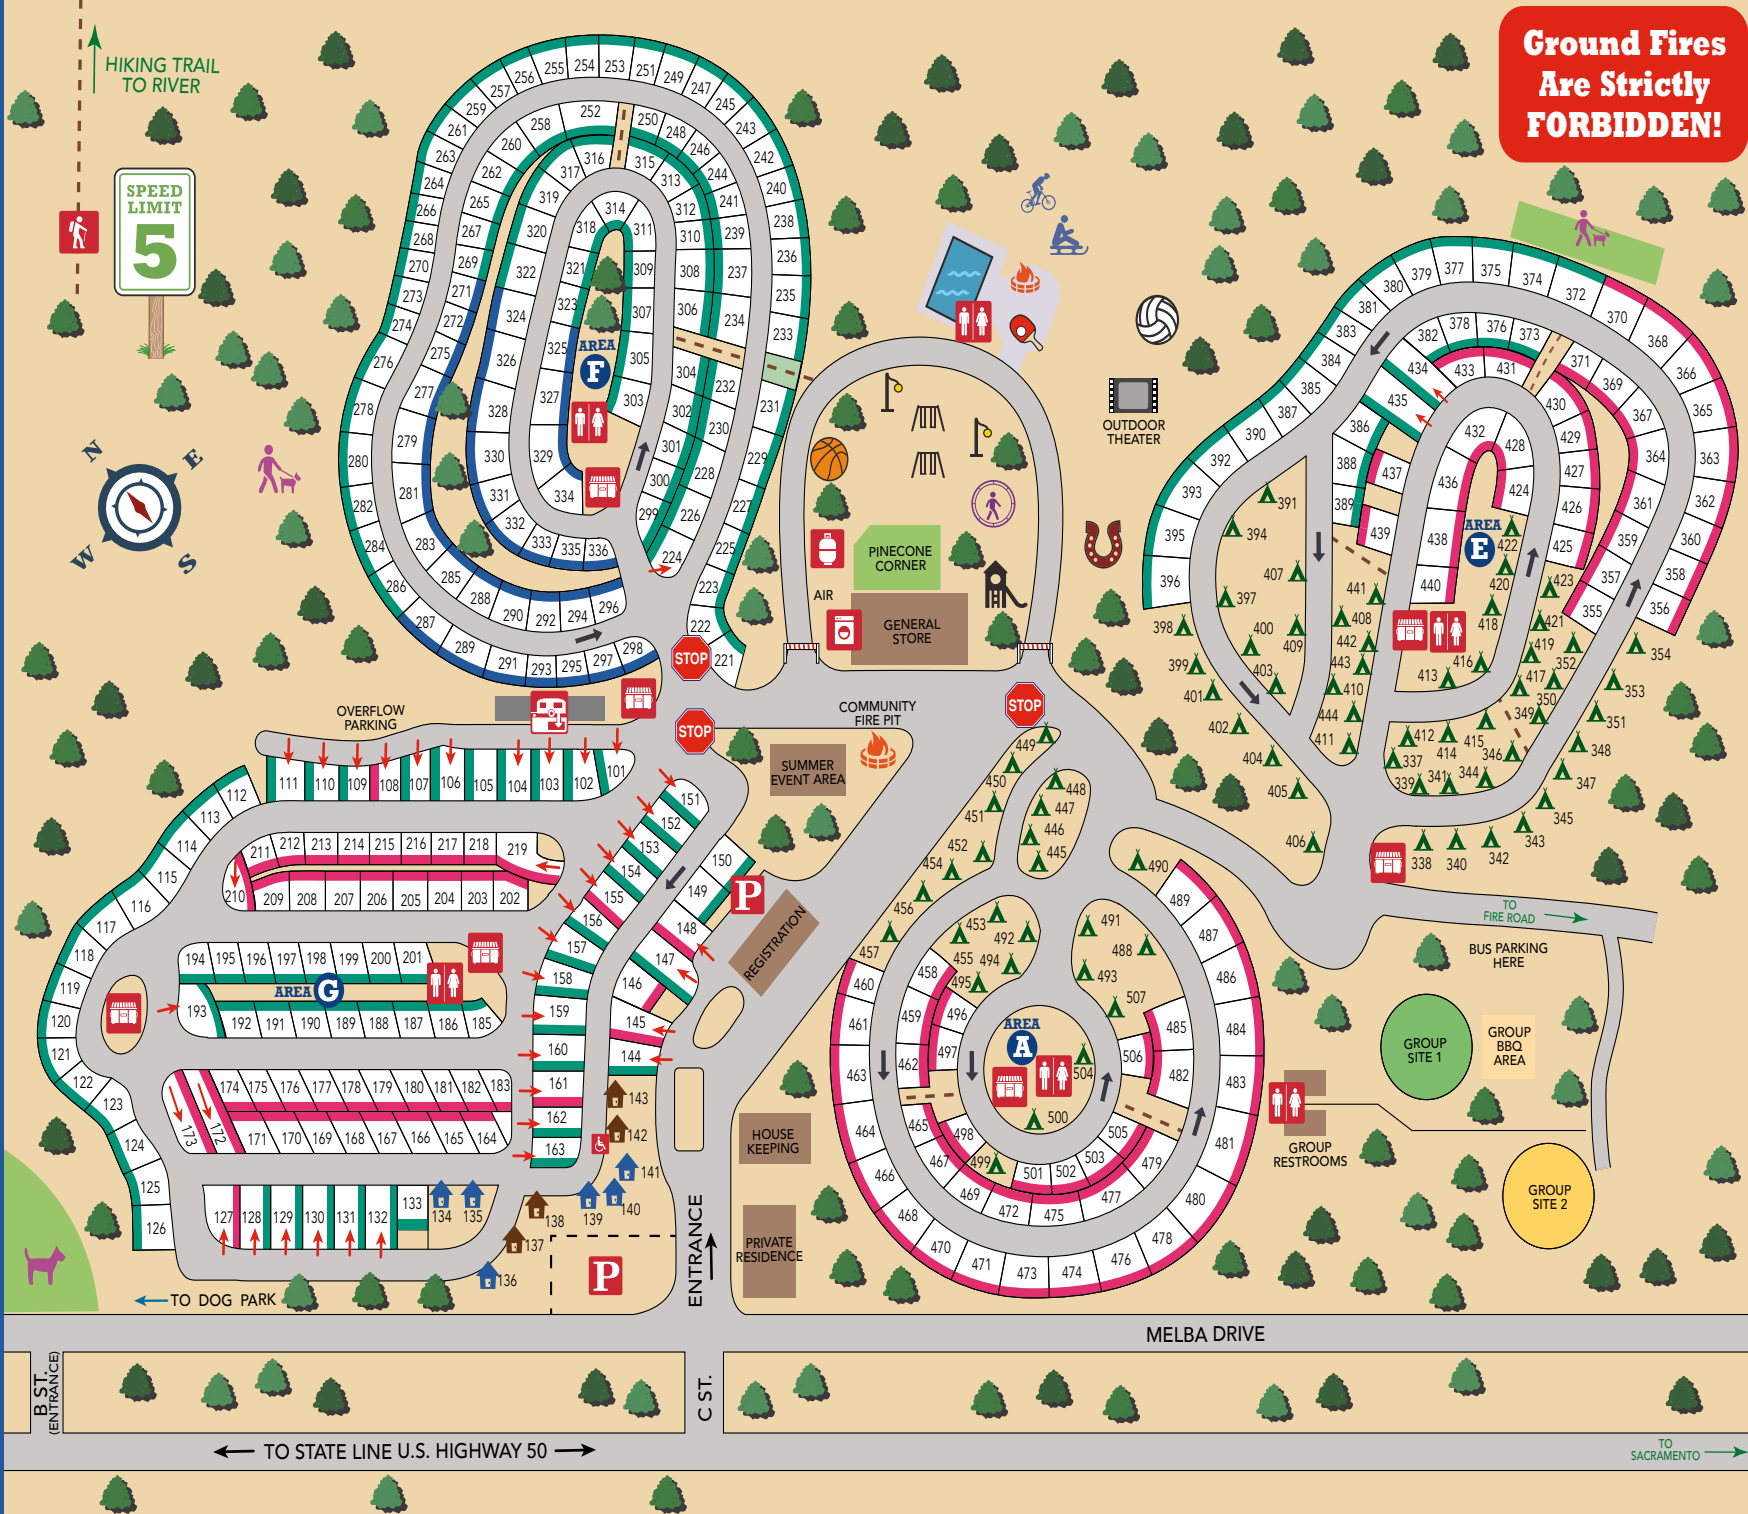

1175 Melba Drive
South Lake Tahoe, CA 96150

LEGEND

- 50/30 Amp Full Hook-up
- 30 Amp Full Hook-up
- 30 Amp Water & Electric
- Tent Sites
- Cabins (4 person)
- Cottages (6 people)
- Dump Station
- Dumpster
- Laundry
- Paid Additional Parking (see office)
- Propane
- Restrooms / Showers
- One Way
- Pull Through
- Basketball
- Dog Walk Area
- Fire Pit
- Hamster Wheel
- Horseshoes
- Ping Pong
- Playset
- Sled & Biking Hill
- Swing Set
- Tetherball
- Volleyball