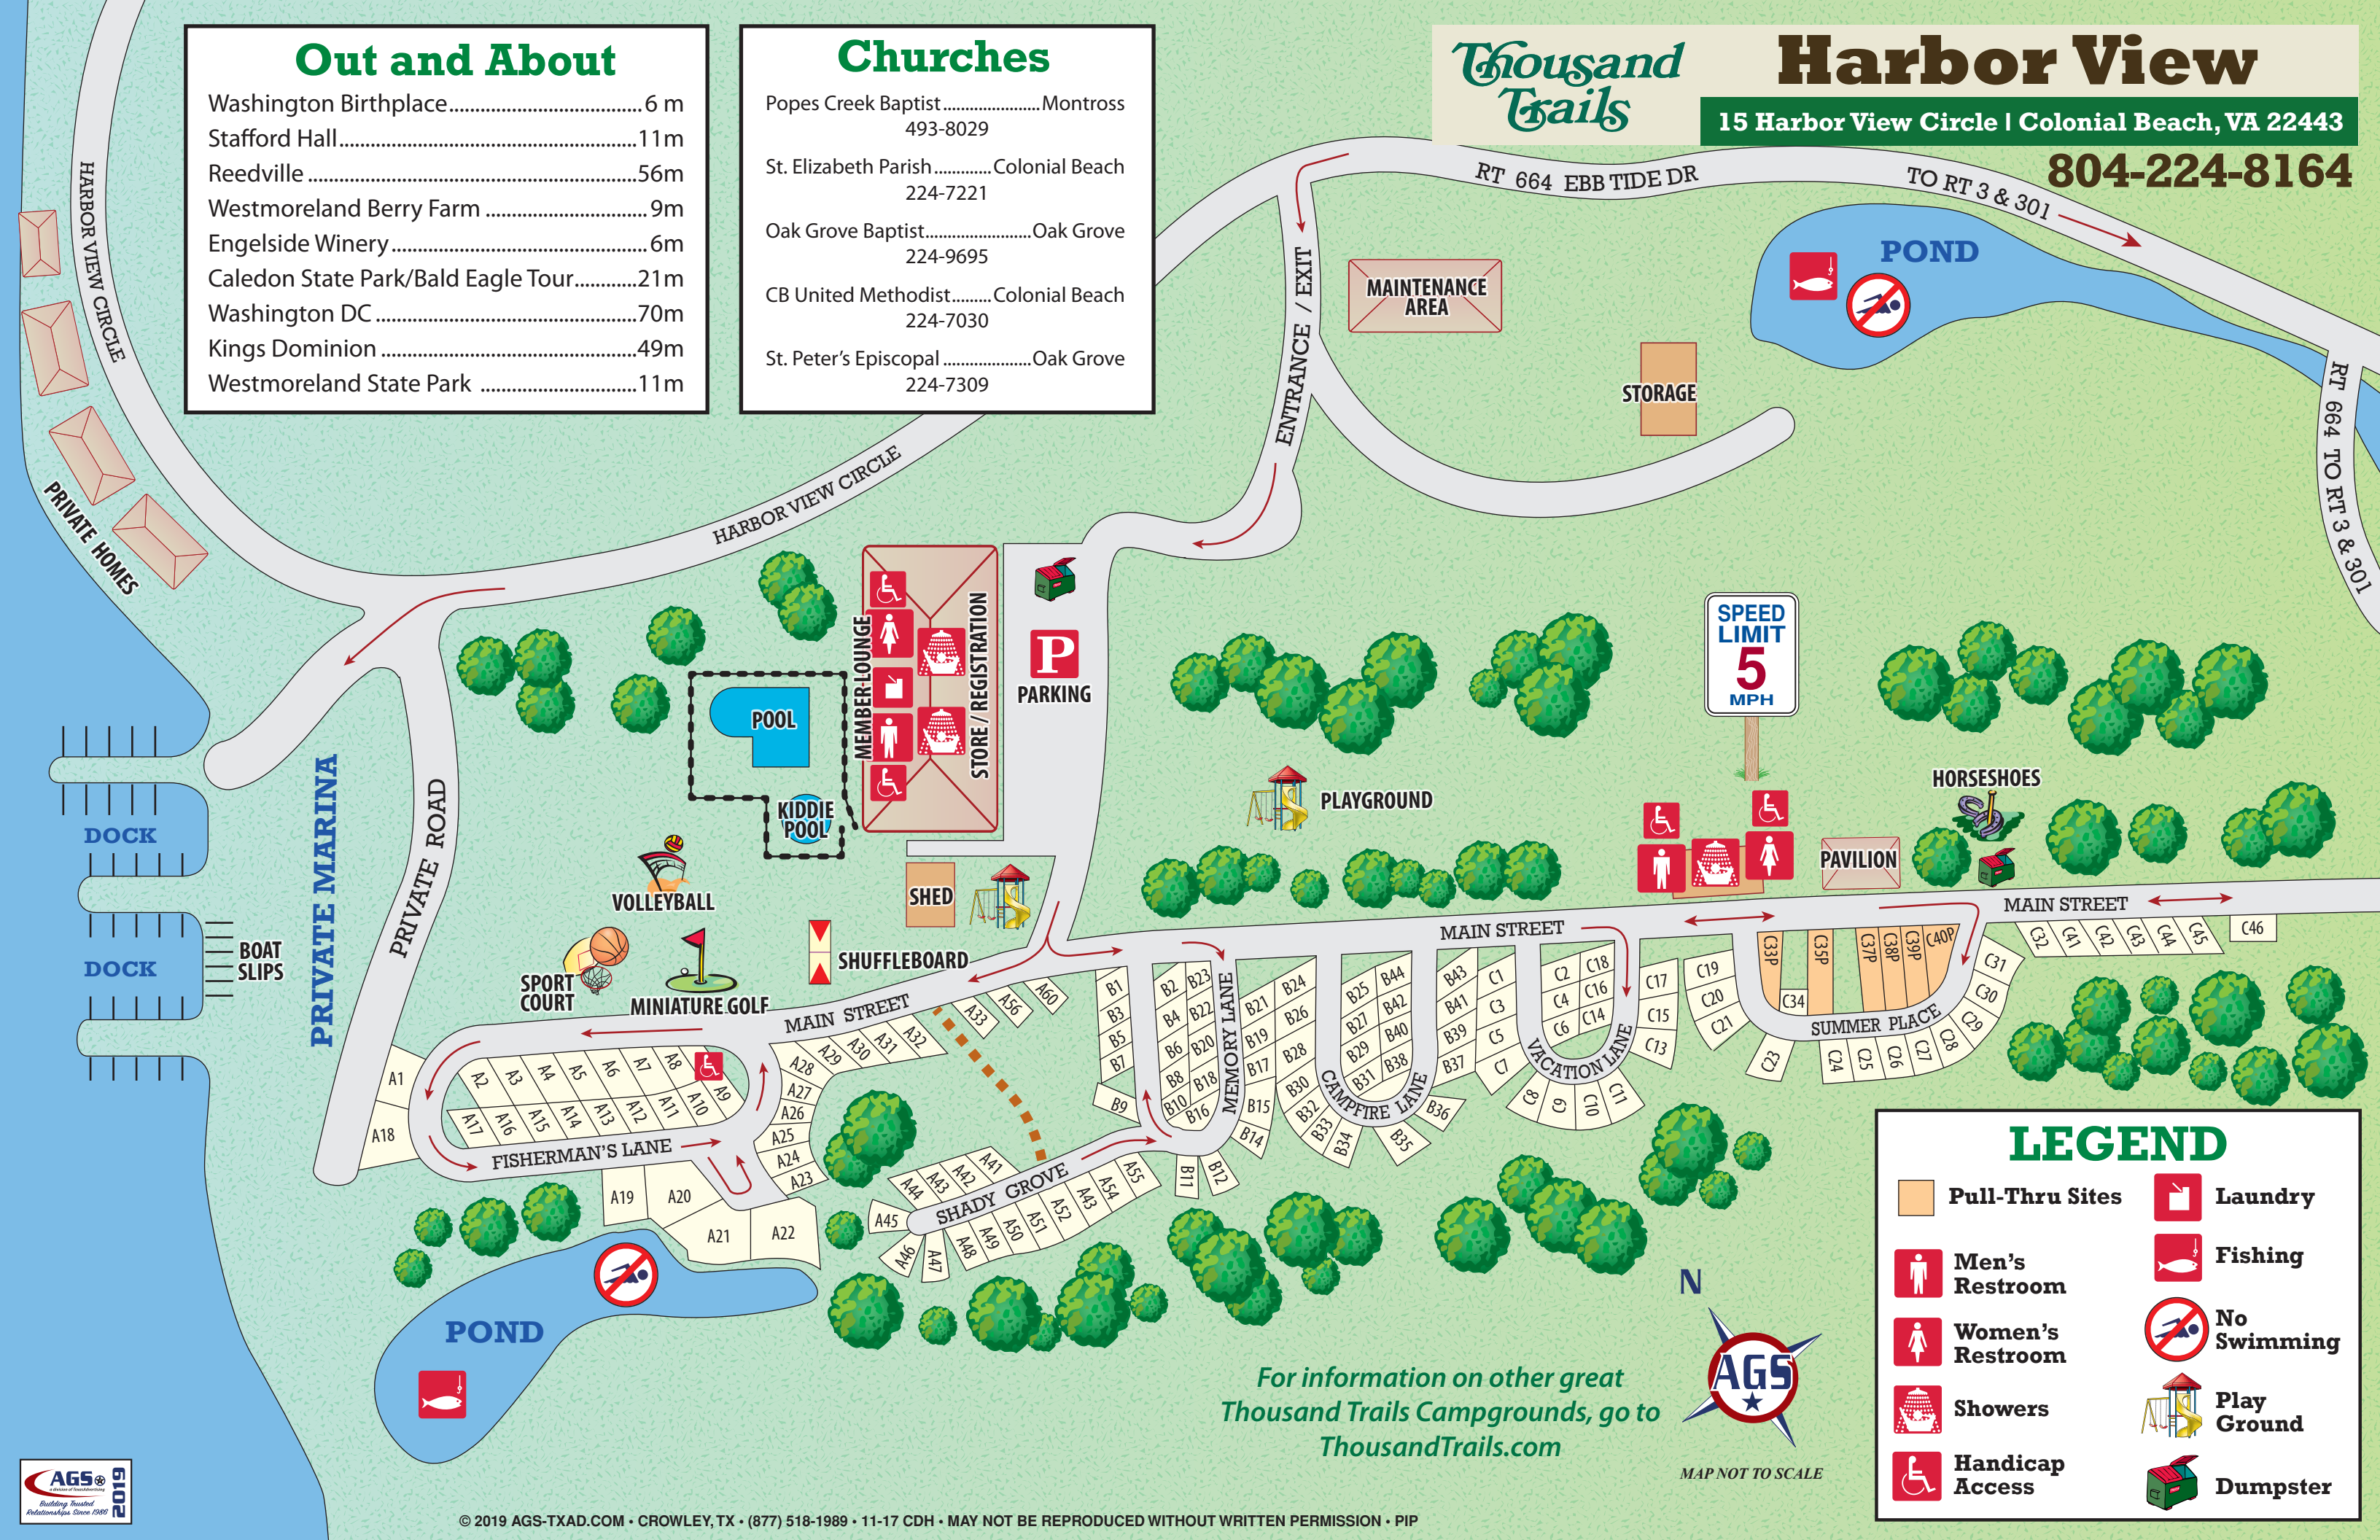

Out and About

Washington Birthplace.....	6 m
Stafford Hall.....	11m
Reedville.....	56m
Westmoreland Berry Farm.....	9m
Engelside Winery.....	6m
Caledon State Park/Bald Eagle Tour.....	21m
Washington DC.....	70m
Kings Dominion.....	49m
Westmoreland State Park.....	11m

Churches

Popes Creek Baptist.....	Montross	493-8029
St. Elizabeth Parish.....	Colonial Beach	224-7221
Oak Grove Baptist.....	Oak Grove	224-9695
CB United Methodist.....	Colonial Beach	224-7030
St. Peter's Episcopal.....	Oak Grove	224-7309

Thousand Trails

Harbor View

15 Harbor View Circle | Colonial Beach, VA 22443

804-224-8164

LEGEND

- Pull-Thru Sites
- Men's Restroom
- Women's Restroom
- Showers
- Handicap Access
- Laundry
- Fishing
- No Swimming
- Play Ground
- Dumpster

For information on other great Thousand Trails Campgrounds, go to ThousandTrails.com

MAP NOT TO SCALE