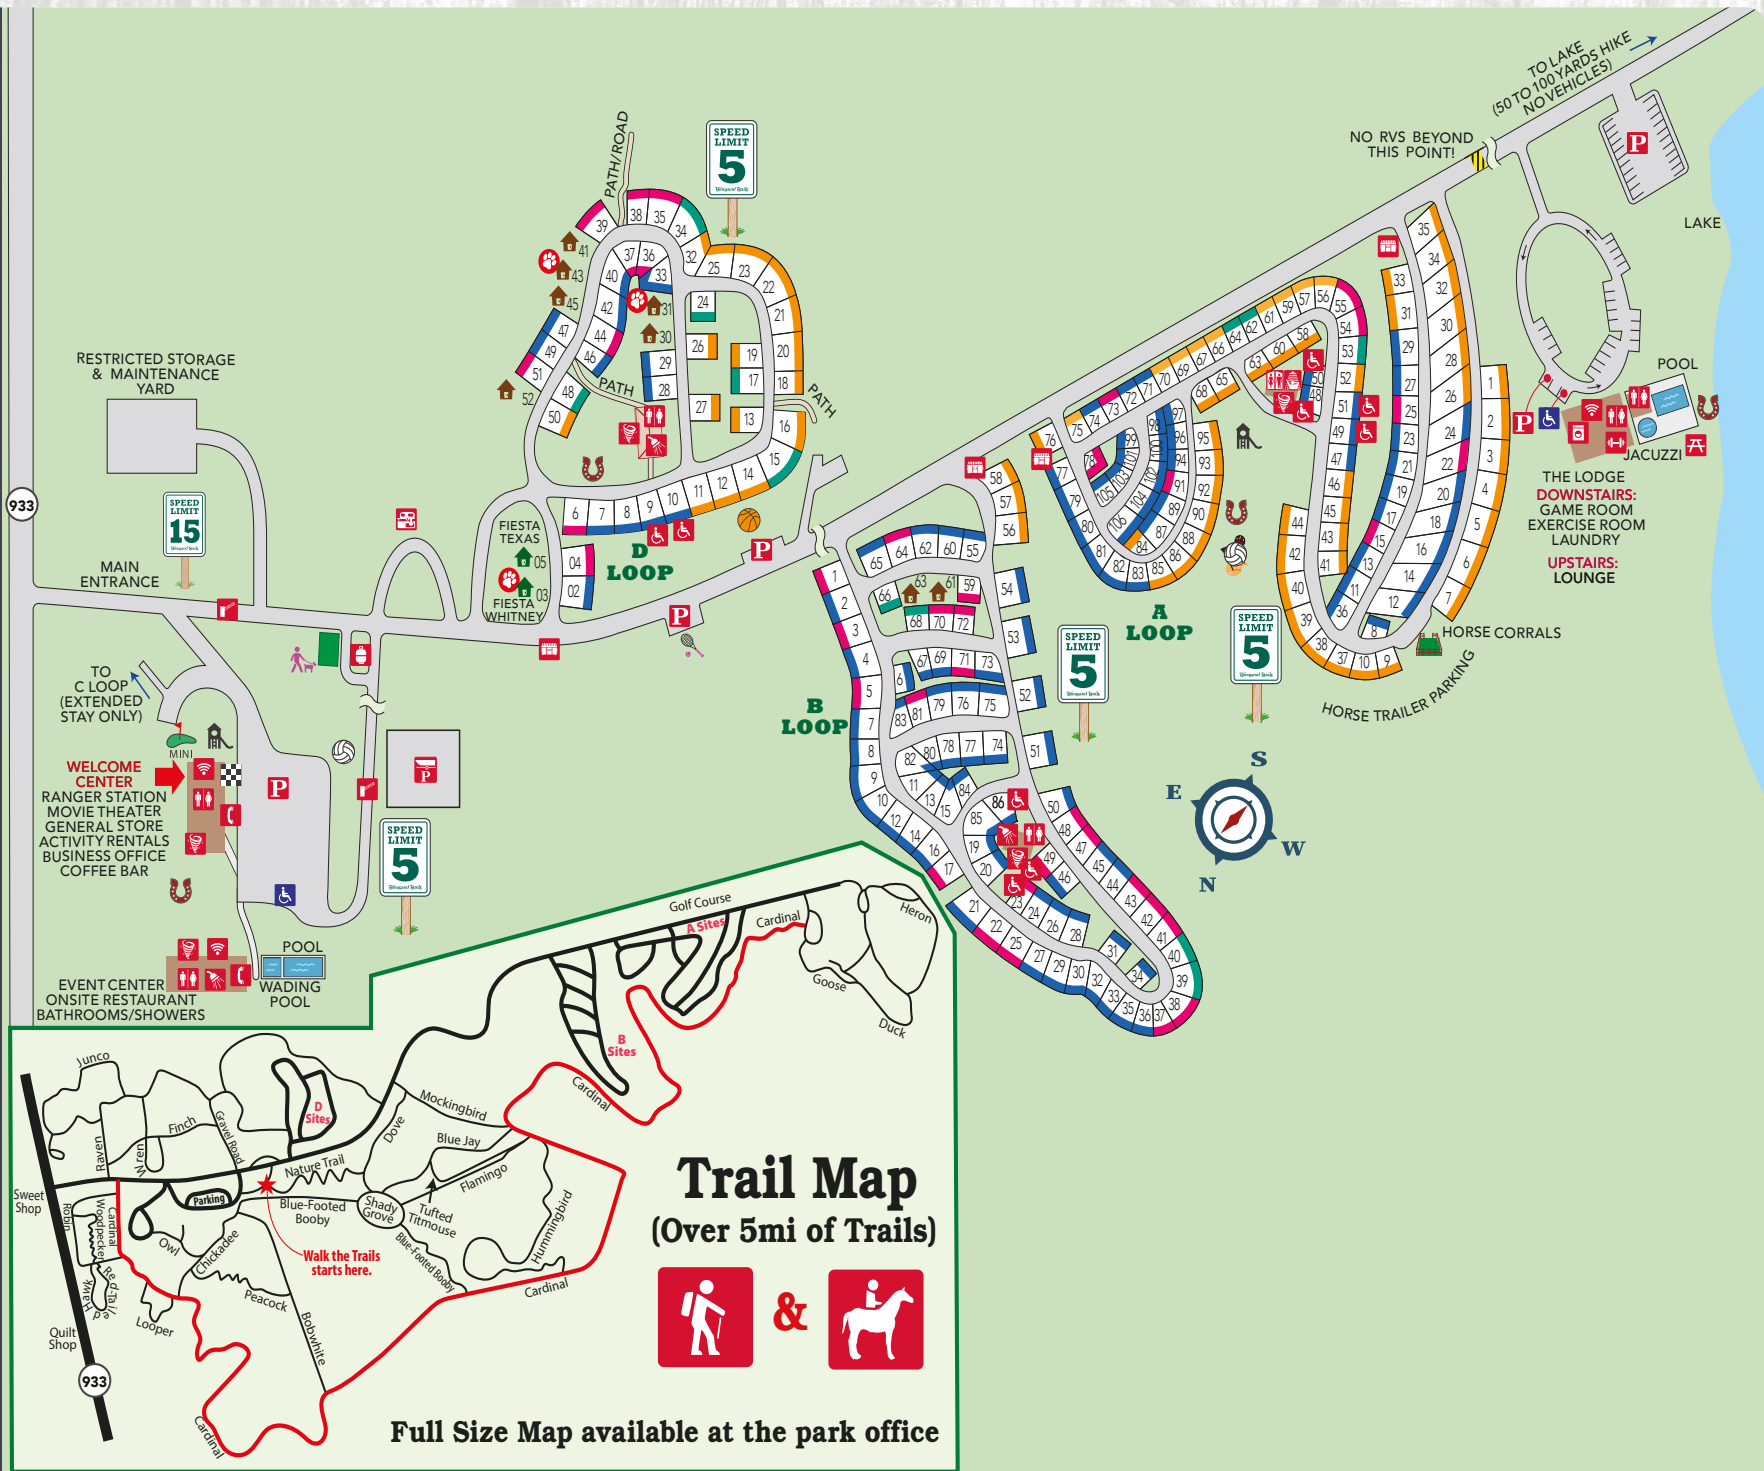

Thousand Trails

Lake Whitney

417 Thousand Trails Drive
Whitney, Texas 76692

- 30 AMP / Full Hookup
- 30 Amp / NS
- 50 Amp / NS
\$3.00 Site Upgrade
- 50 Amp / Full Hookup
\$3.00 Site Upgrade
- Cabin
- 911 Phone
- Boat & Trailer Parking
- Dump Station
- Dumpster
- Exercise Room
- Gated Access
- Handicap Site
- Laundry
- Parking
- Picnic Tables
- Propane Station
- Restrooms
- Showers
- Storm Shelter
- WiFi Hotspot
- Bark Park
- Basketball Court
- Handicapped Parking
- Horseshoe Pit
- Mini Golf
- Outdoor Checkers
- Pet Friendly
- Playground
- Tennis/Pickleball Court
- Volleyball Court

Trail Map (Over 5mi of Trails)

Full Size Map available at the park office