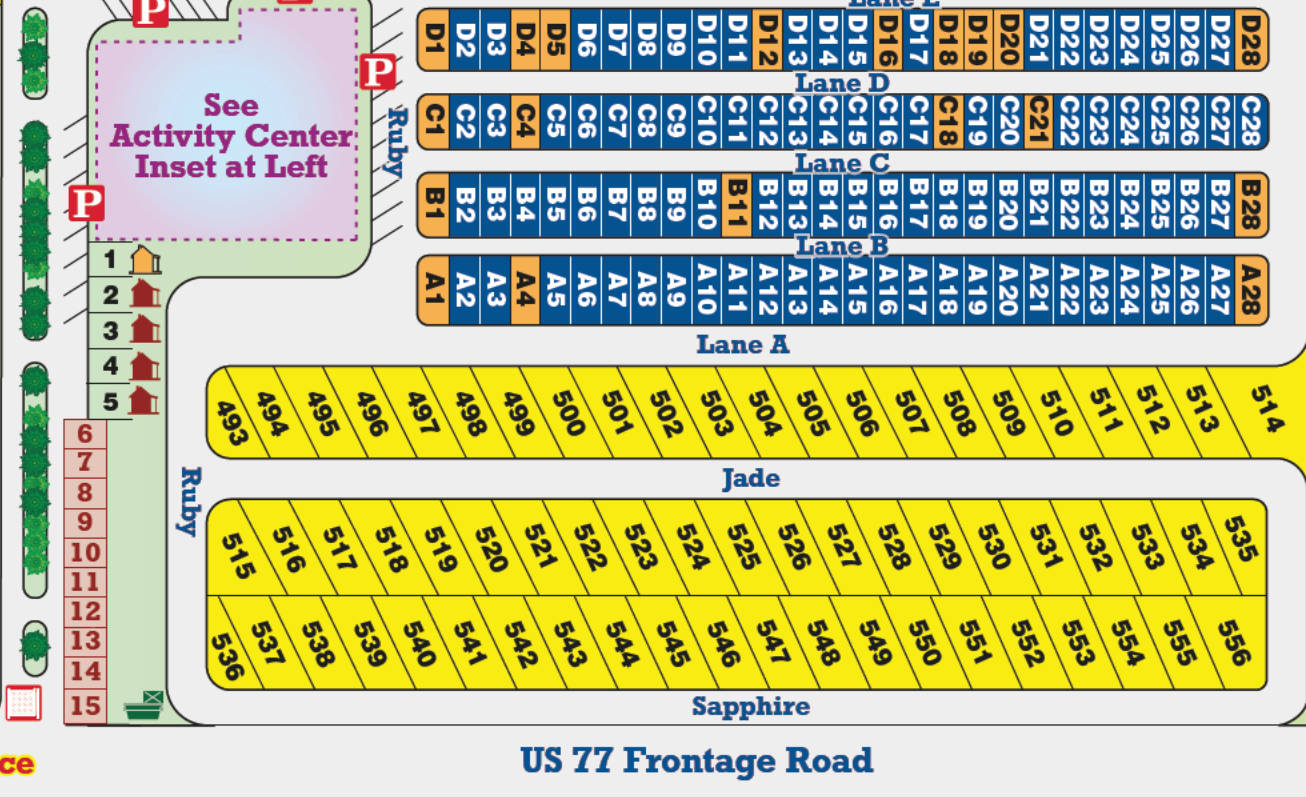

LEGEND

- RV Sites
- Mobile Homes
- Park Model
- Park Model Rentals/Sales
- Telephone
- Dumpster
- Shuffleboard
- Horseshoes
- Wi-Fi
- Mail Boxes
- Bocce Ball
- Laundry (Pay Card available in Laundry)
- Swimming Pool & Spa
- Handicapped Accessible
- Women's Restroom
- Men's Restrooms
- Picnic and BBQ Area
- Restrooms
- Dog Park
- Showers
- Security Gate
- Water & Ice
- Parking

PARADISE PARK

ENCORE RV RESORTS

1201 North Expressway 77
Harlingen, Texas 78552