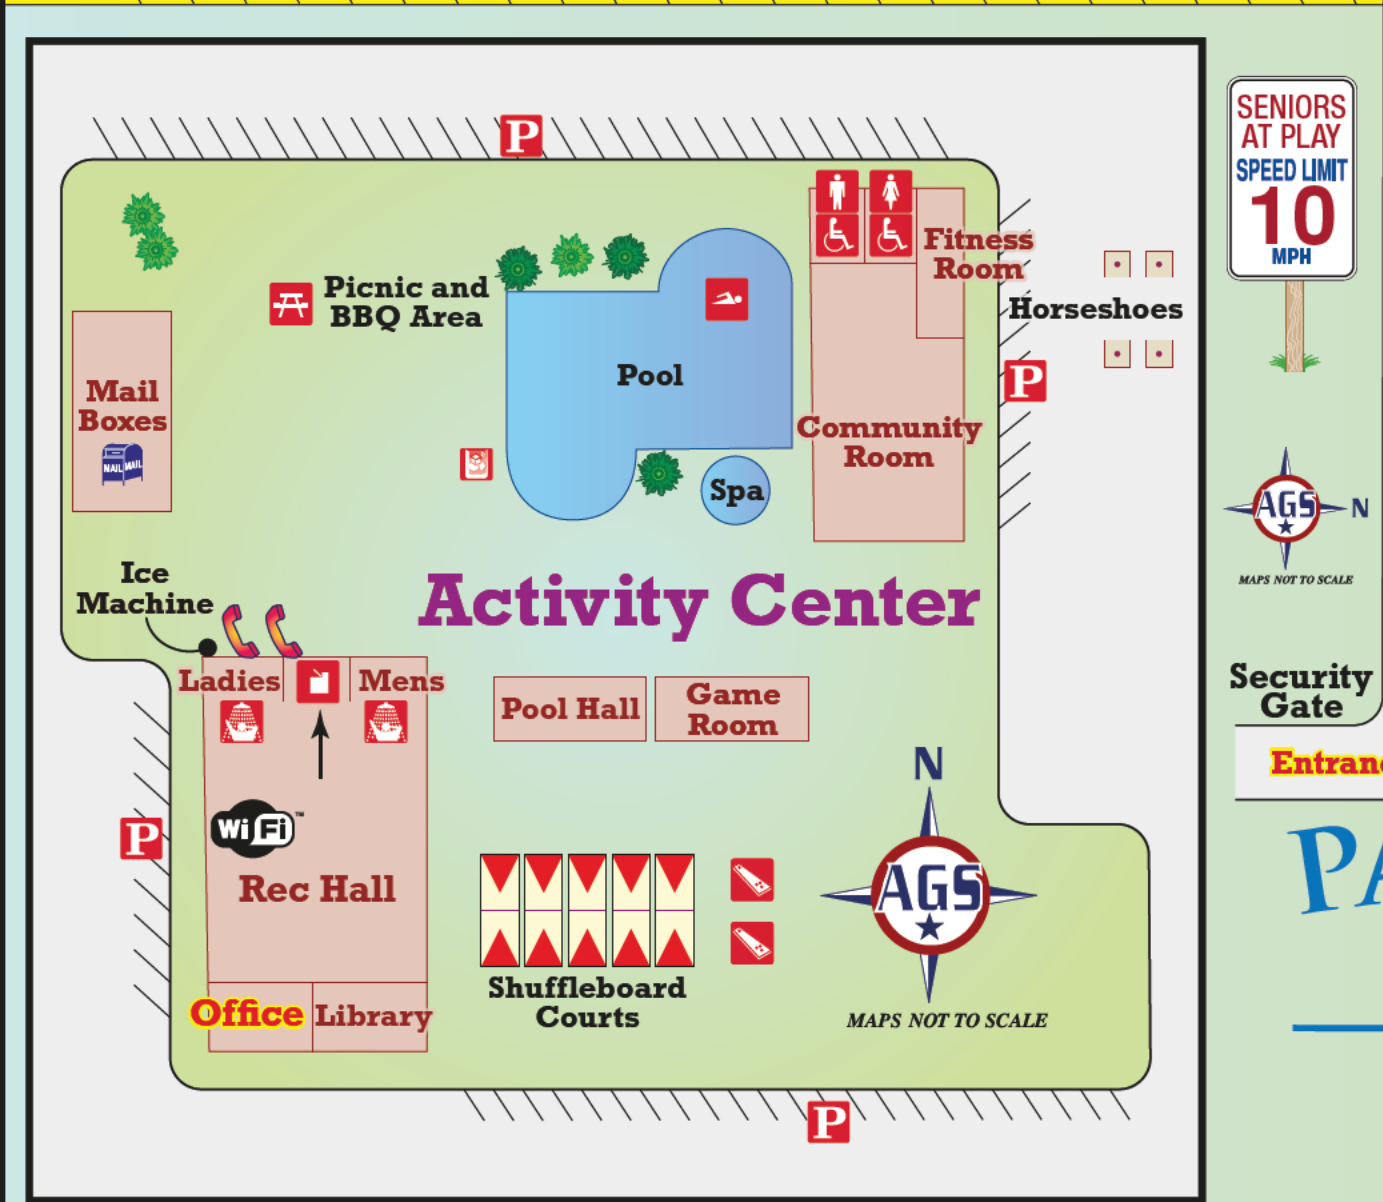

LEGEND

- RV Sites
- Mobile Homes
- Park Model
- Park Model Rentals/Sales
- Telephone
- Dumpster
- Shuffleboard
- Horseshoes
- Wi-Fi
- Mail Boxes
- Bocce Ball
- Laundry (Pay Card available in Laundry)
- Swimming Pool & Spa
- Handicapped Accessible
- Women's Restroom
- Men's Restrooms
- Picnic and BBQ Area
- Restrooms
- Dog Park
- Showers
- Security Gate
- Water & Ice
- Parking

PARADISE PARK

ENCORE RV RESORTS

1201 North Expressway 77
Harlingen, Texas 78552