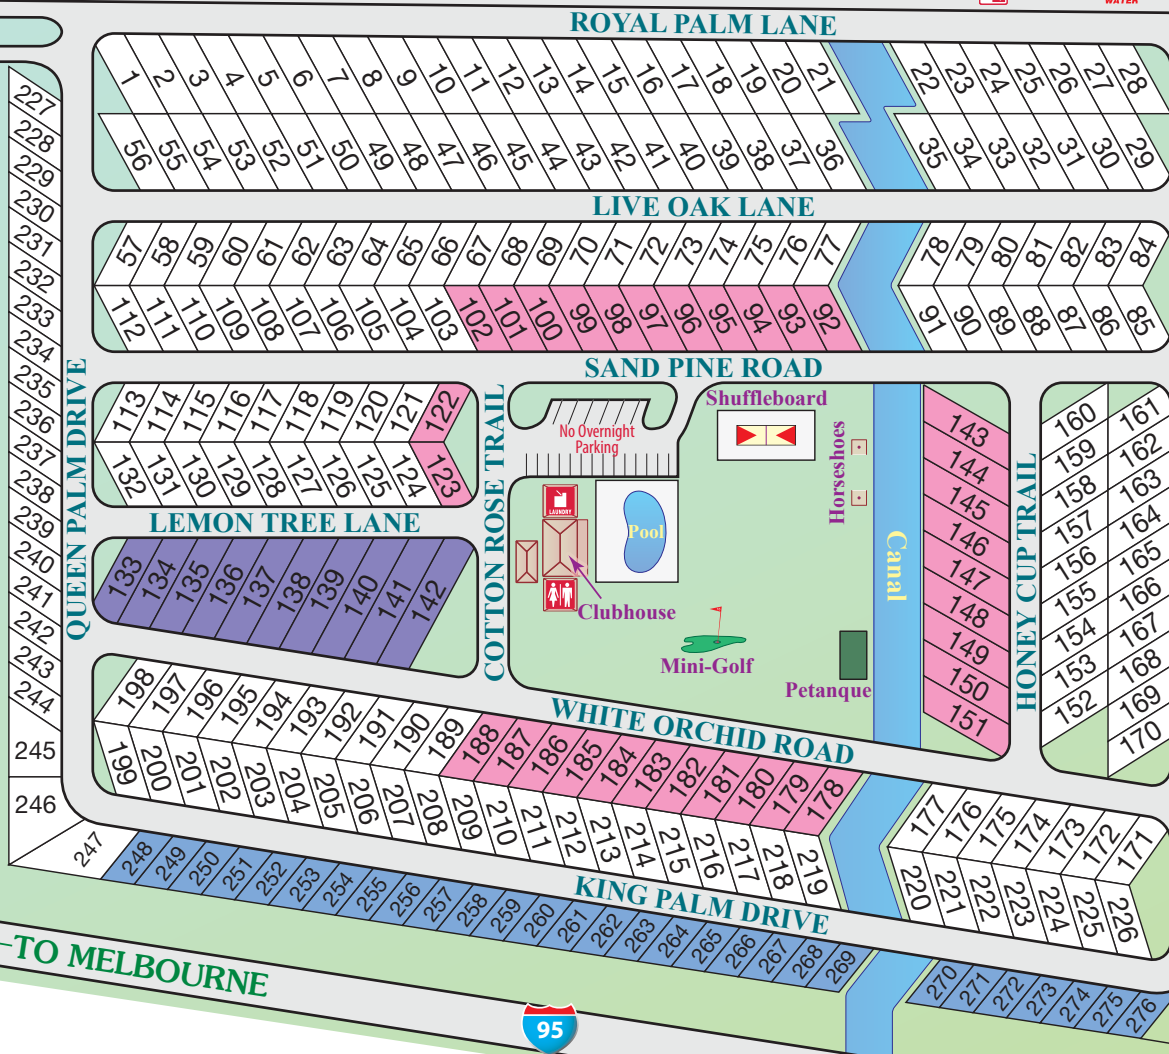

TO SEBASTIAN

512

TO FELLSMERE

108th Ave. Loop

ENTRANCE & EXIT

CARD NEEDED FOR GATE

Pet Walk

SPEED LIMIT 10 MPH

CALL 911 EMERGENCY

Storage Area

Doggie Park

### LEGEND

- Elite Sites
- Premium Sites
- Standard Sites
- Value Sites
- Restrooms
- Laundry
- Phone
- Gate
- Fresh Water
- Propane
- Recycle Bins
- RV Dump Station
- Dumpster/Trash