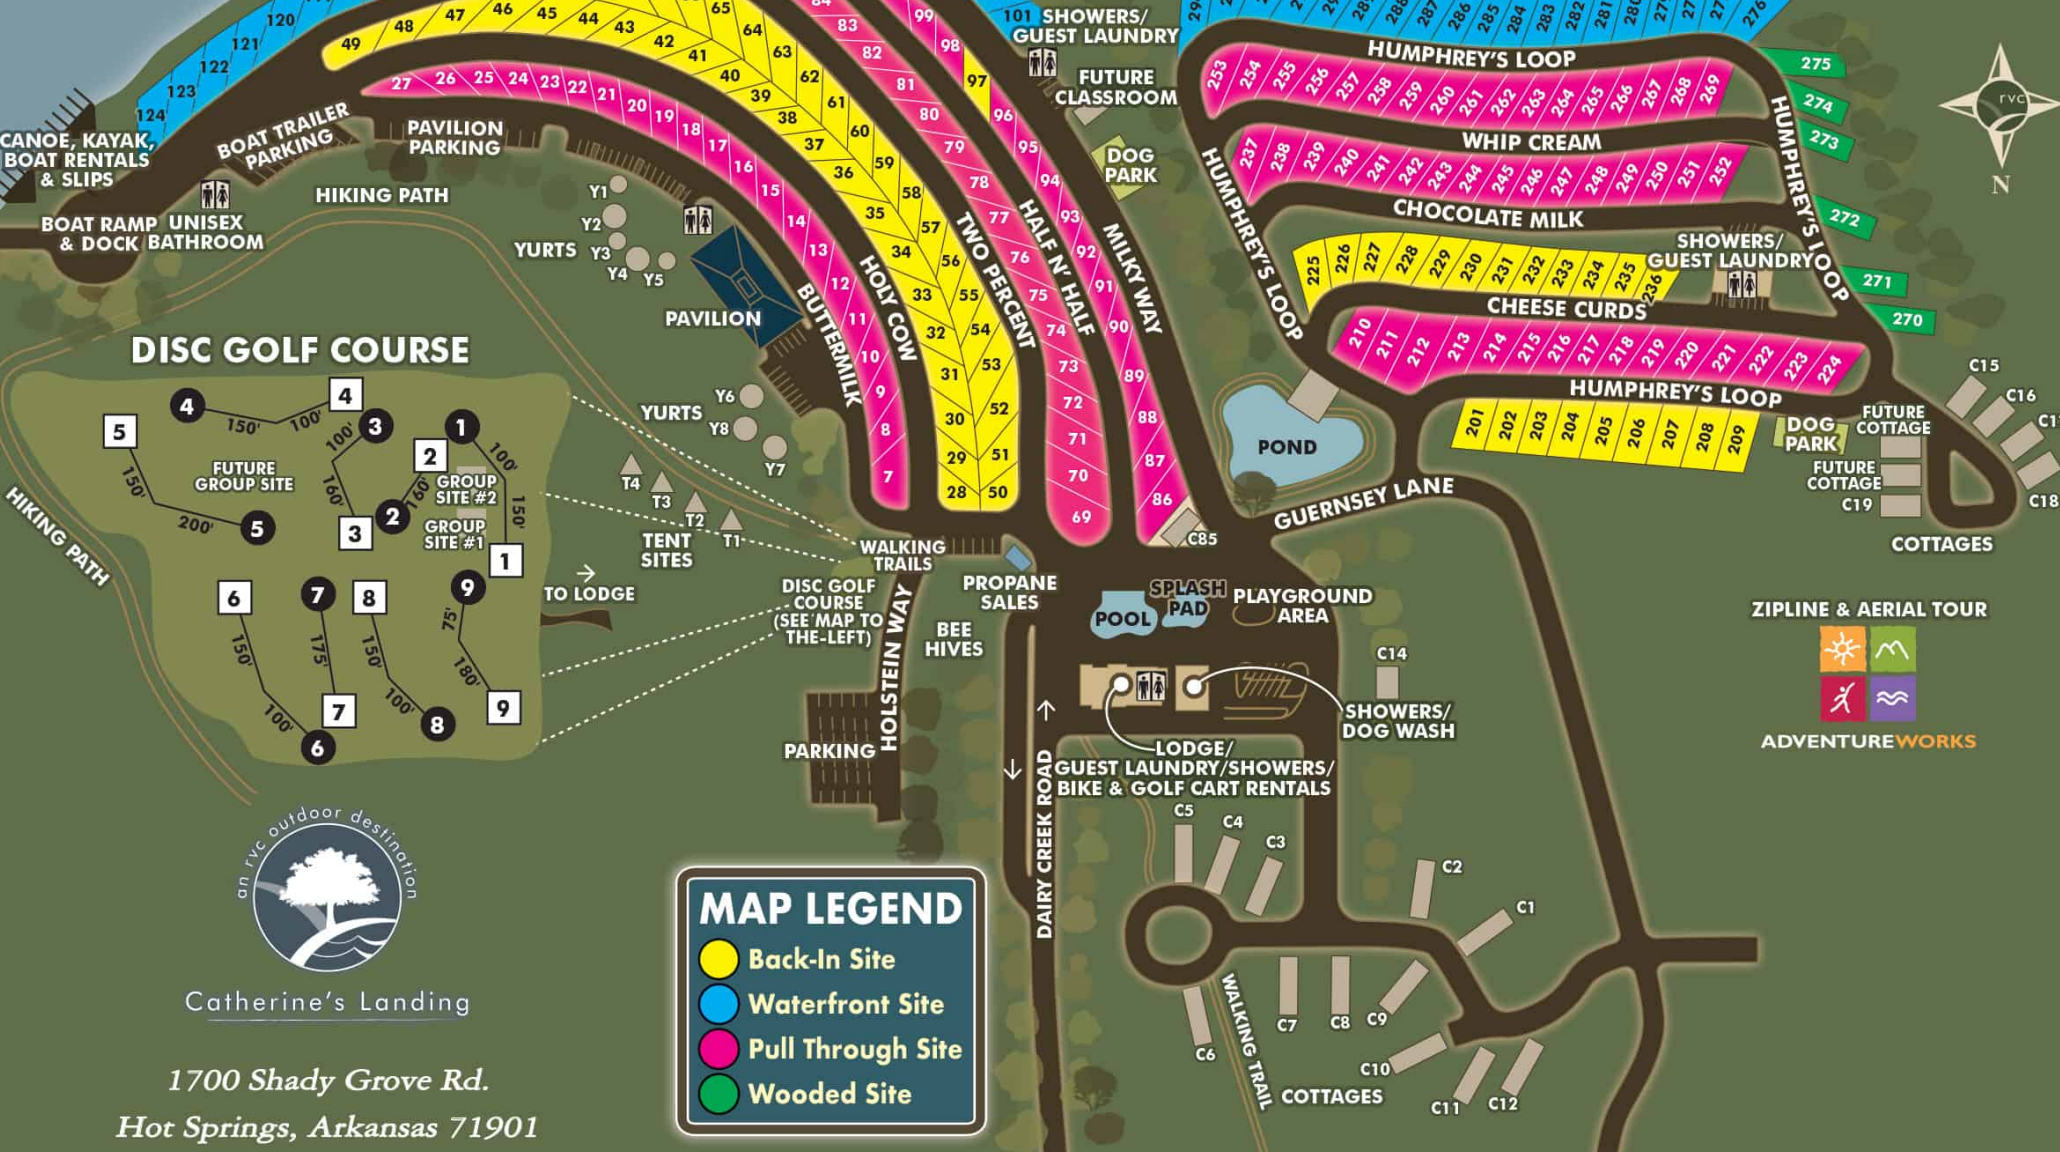

LAKE CATHERINE

MAP LEGEND

- Back-In Site
- Waterfront Site
- Pull Through Site
- Wooded Site

Catherine's Landing

1700 Shady Grove Rd.
Hot Springs, Arkansas 71901

ZIPLINE & AERIAL TOUR

ADVENTUREWORKS