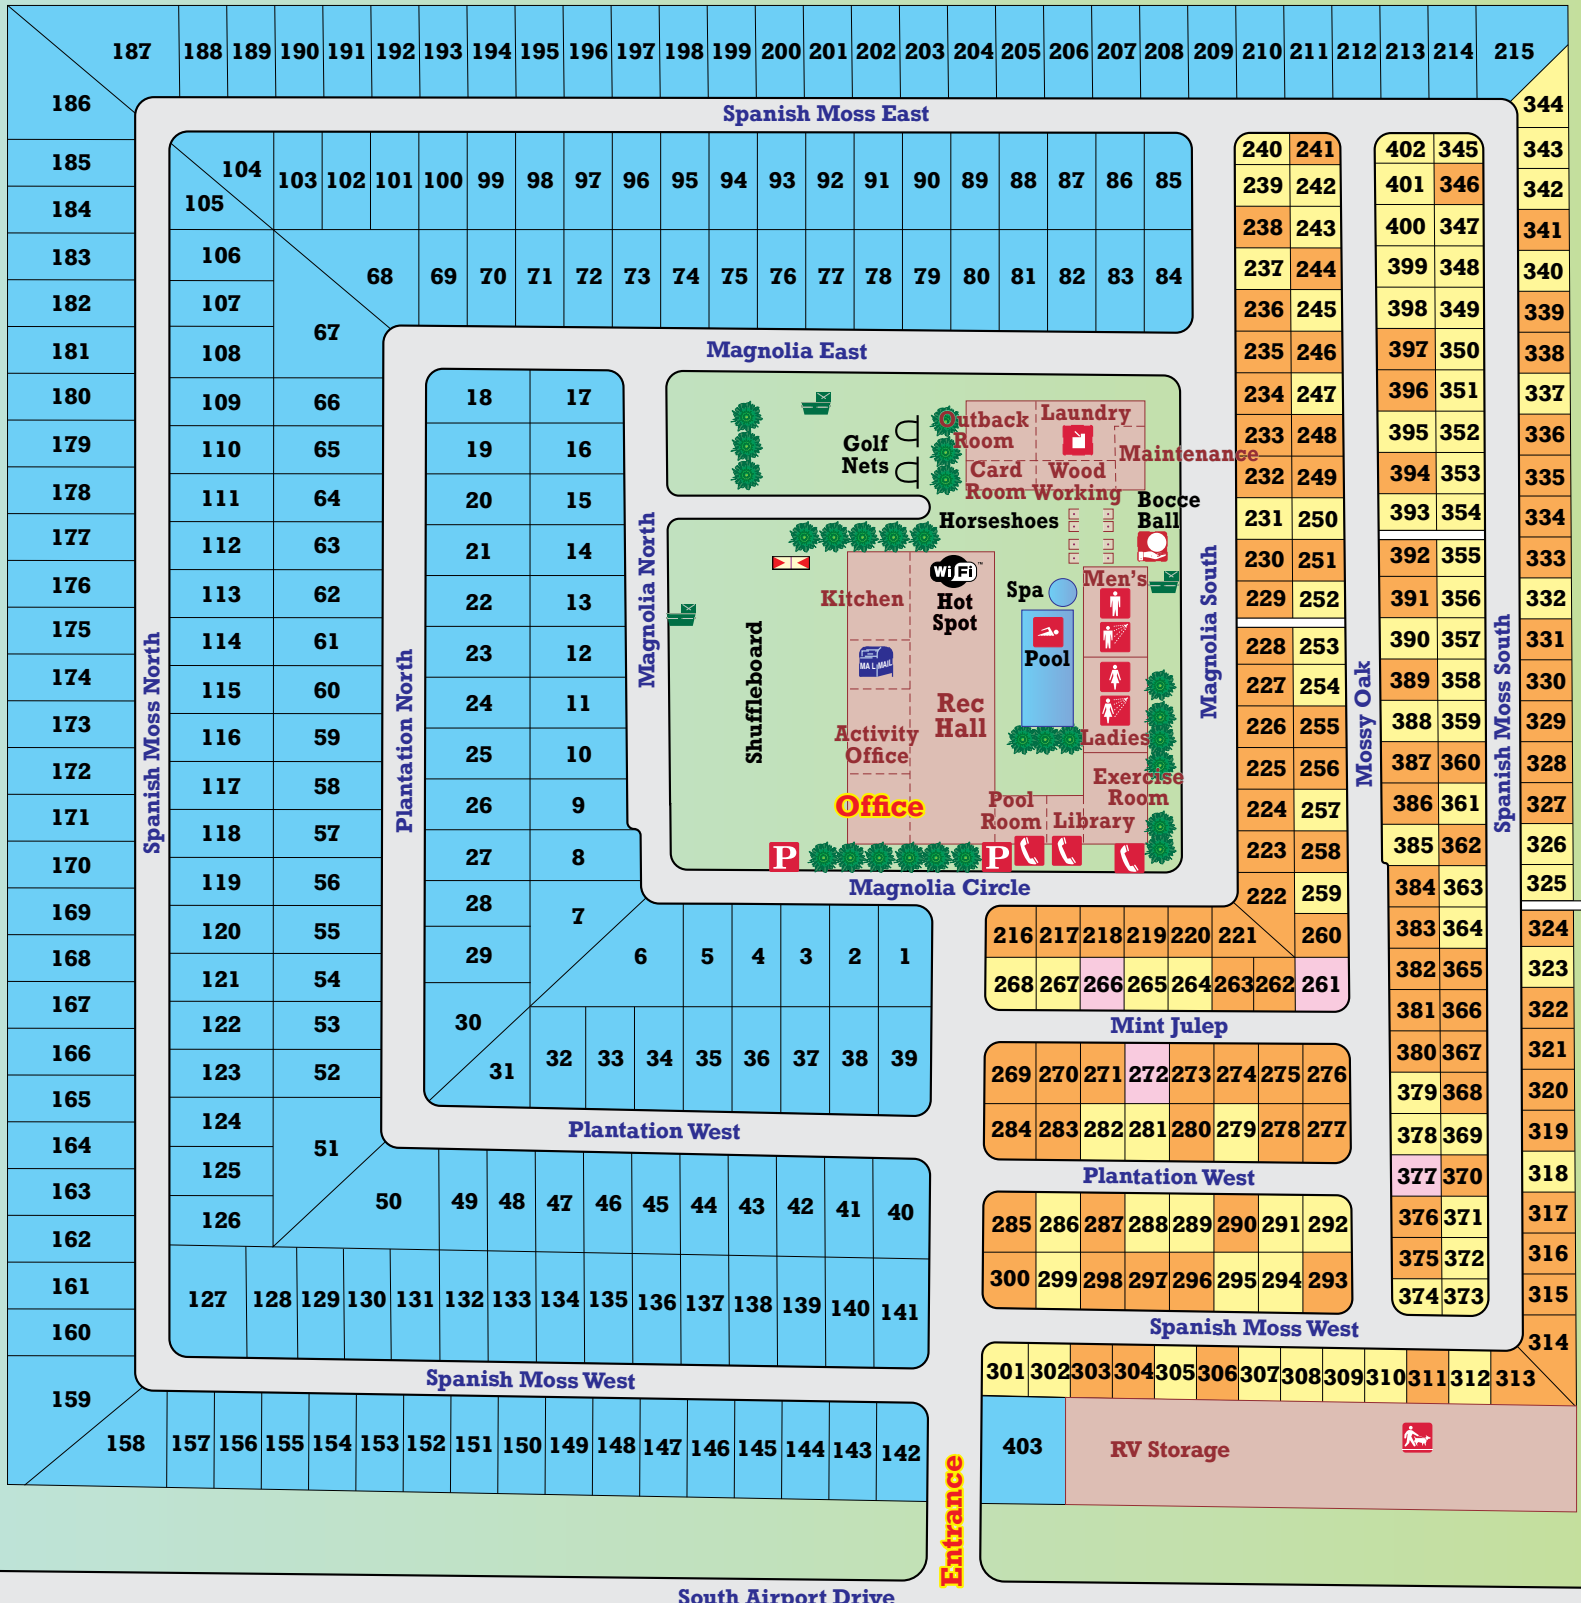

# SOUTHERN COMFORT

ENCORE  
RV RESORTS

WESLACO POLICE  
956-968-8591

AMBULANCE  
956-968-7581

1501 South Airport Drive | Weslaco, Texas 78596

## LEGEND

- Mobile Homes
- RV Sites & Park Models
- Park Model Rentals
- Annual Sites
- Mail Boxes
- Dumpster
- Parking
- Telephone
- Men's Showers
- Women's Showers
- Men's Restrooms
- Women's Restrooms
- Swimming Pool & Spa
- Laundry
- Bocce Ball
- Dog Run
- Wi Fi Hot Spot
- Golf Net
- Shuffleboard

To Country Sunshine  
RV Resort