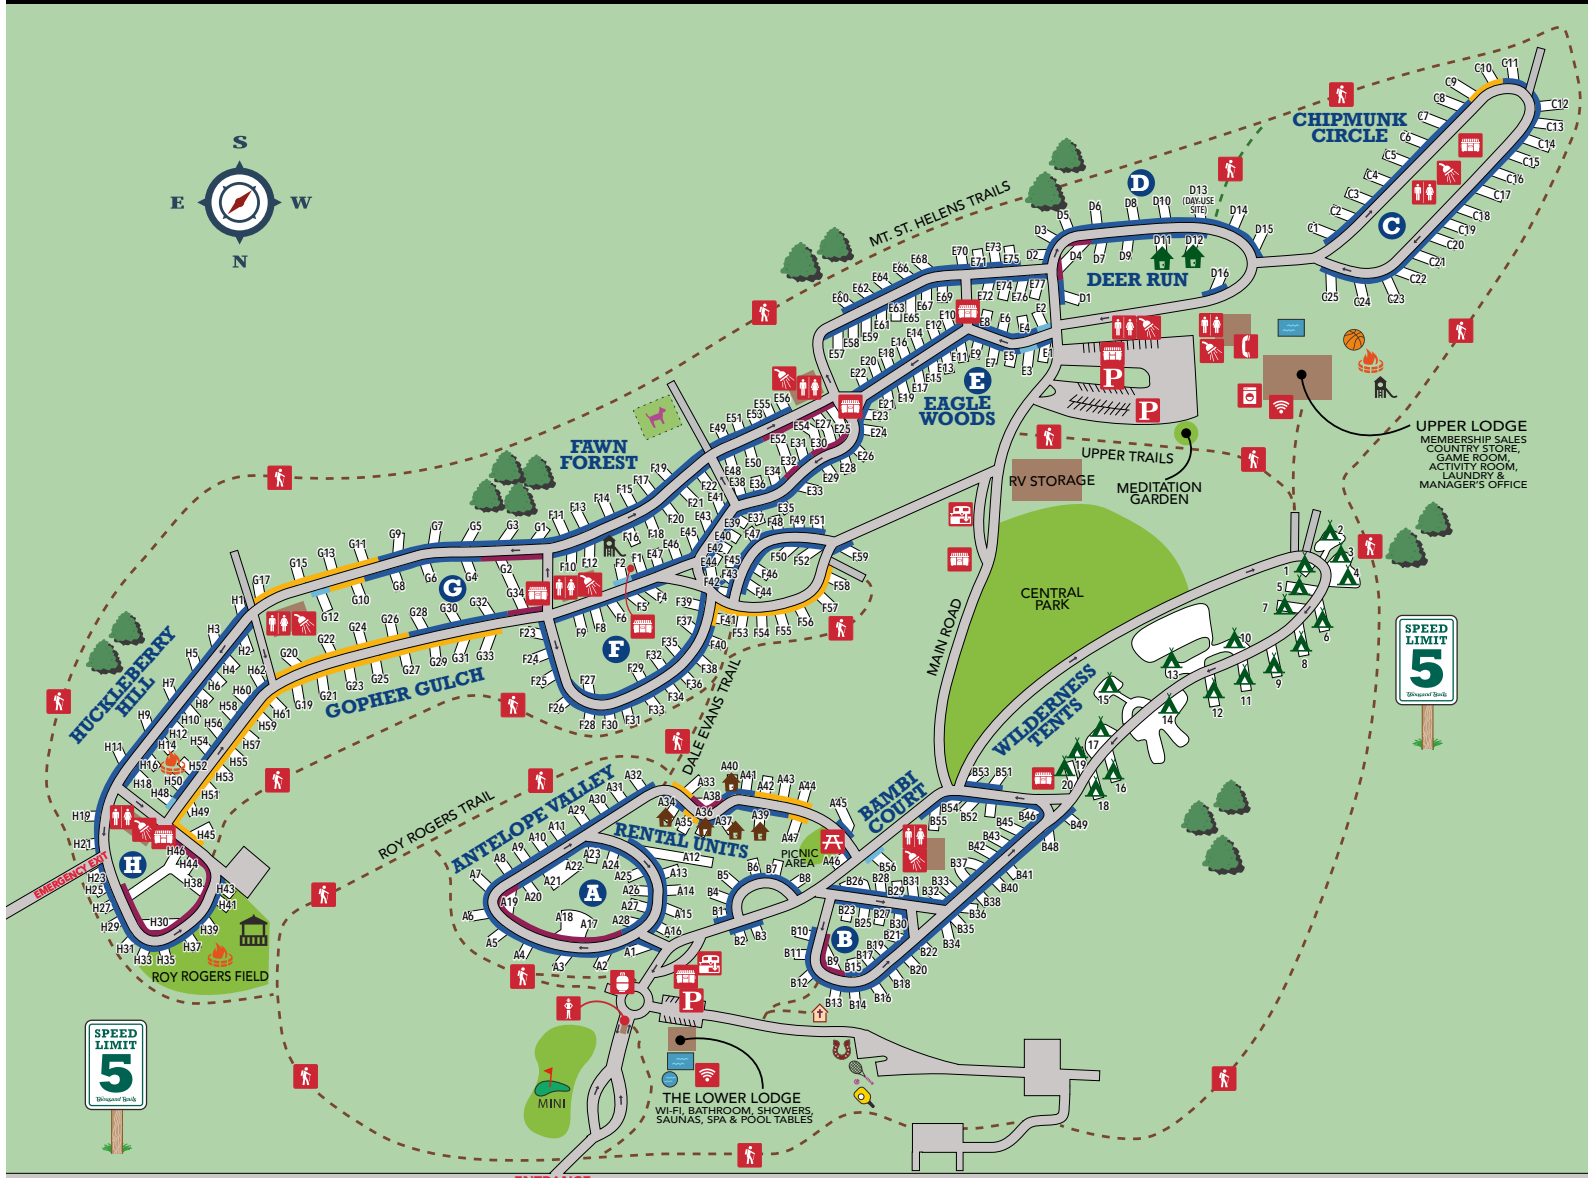

Guest Name:

Site #:

# Thousand Trails CHEHALIS RV CAMPGROUND

**Welcome! Have Fun and Be Safe!**

2228 Centralia Alpha Road  
Chehalis, WA 98532

Toll Free: (877) 362-6736  
(360) 262-9489

Email: [chehalis@equitylifestyle.com](mailto:chehalis@equitylifestyle.com)

© 2021 AGSPUB.COM • CROWLEY, TX • (877) 518-1989 • 11-21 CDH • MAY NOT BE REPRODUCED WITHOUT WRITTEN PERMISSION • D2302 • PIP

- |                           |                |            |             |                                    |                |                  |            |            |
|---------------------------|----------------|------------|-------------|------------------------------------|----------------|------------------|------------|------------|
| Handicap Accessible Sites | Sewer Sites    | Tent Sites | Phone       | Ranger Station/ Emergency Call Box | Walking Trail  | Basketball       | Horseshoes | Playground |
| Power & Water Sites       | Getaway Cabins | Laundry    | Picnic Area | Restrooms                          | Trash Dumpster | Bow Wow Dog Park | Mini-Golf  | Pool       |
| Pull-Thru                 | Rental Units   | Parking    | Propane     | Showers                            | Wi-Fi          | Group Campfire   | Pickleball |            |