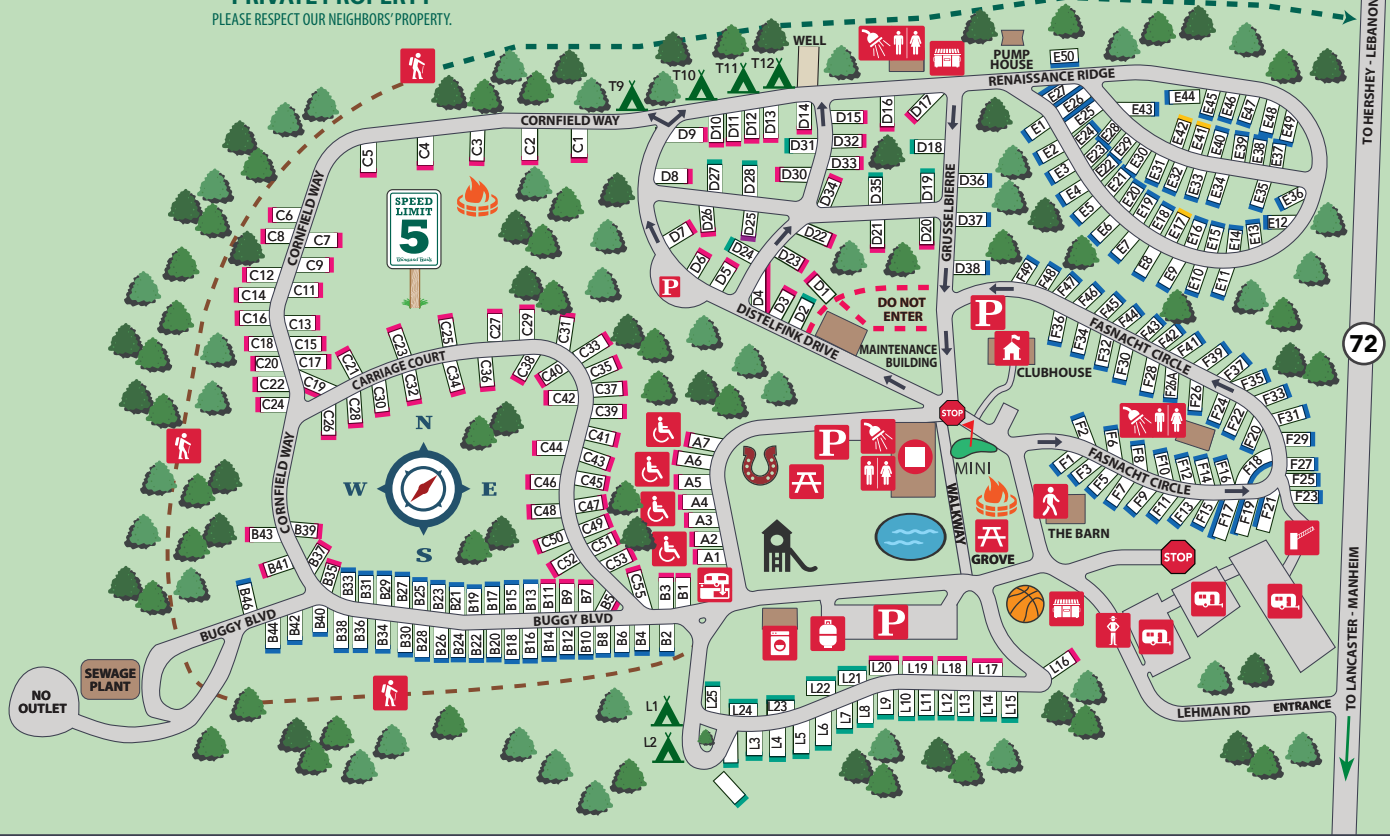

PRIVATE PROPERTY
PLEASE RESPECT OUR NEIGHBORS' PROPERTY.

DO NOT FEED THE WILDLIFE!

NO TRESPASSING!

Thousand Trails

PENNSYLVANIA DUTCH COUNTRY RV RESORT

185 Lehman Road
Manheim, PA 17545

ThousandTrails.com

- 50 Amp Full Hookup
- 30 Amp Full Hookup
- Rental Units
- Water & Electric Only
- Electric Only
- Tent Sites
- One Way Arrow
- Bathroom
- Dump Station
- Dumpster
- Gate
- Handicap
- Hiking Trail
- Laundry
- Parking
- Picnic Area
- Propane
- Ranger Station
- Rec Hall
- RV/Boat Storage
- Shower
- Trading Post/Store
- Clubhouse/Office
- Basketball
- Fire Pit
- Horseshoes
- Mini Golf Course
- Playground
- Swimming Pool